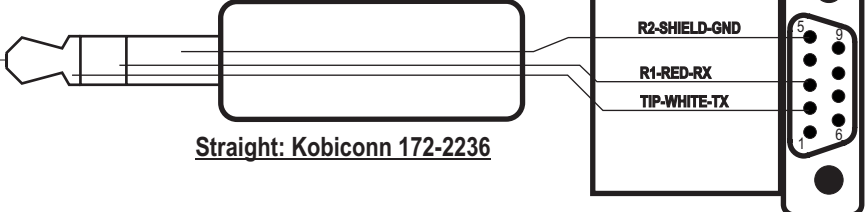

P1 or P2 RS232 Cable, PN R3CBL232

Straight: Kobiconn 172-2236

RUG3, >=Rev5 RS232/485 CABLES	
File: R3CABLESRev5RS485.CDR	By: DAB
Date: 09/06/05	Rev:
RUGID COMPUTER	6305 Elizan DR NW Olympia, WA 98502
E-mail: donb@rugidcomputer.com	(360) 866-4492 FAX (360) 866-4492