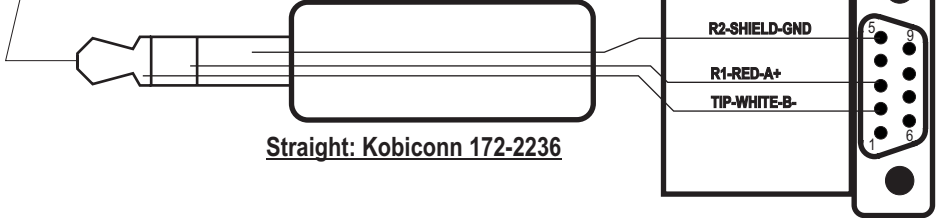

MDM-AUDIO Cable

Straight: PN R3CBLAUD (Kobiconn 172-7435)
Right angle: PN R3CBLAUDRA (Kobiconn 172-7436)

P2 RS485 Cable, PN R3CBL232
 (Same cable used for both RS232 and RS485)

Straight: Kobiconn 172-2236