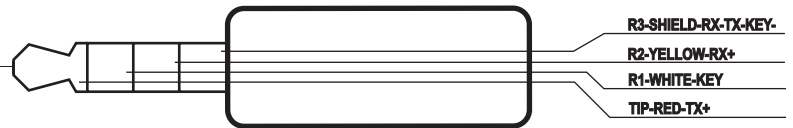

**MDM-AUDIO Cable**

Straight: PN R3CBLAUD  
Right angle: PN R3CBLAUDRA

**P2 RS485 Cable, PN R3CBL232**

(Same cable used for both RS232 and RS485)

**P1 or P2 RS232 Cable, PN R3CBL232**

**RUG3, >=Rev5 RS232/485 CABLES**