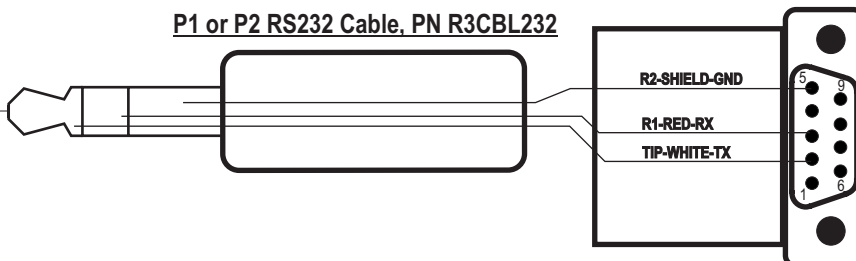

**MDM-AUDIO Cable**

Straight: PN R3CBLAUD  
Right angle: PN R3CBLAUDRA

**P2 RS485 Cable, PN R3CBL232**

(Same cable used for both RS232 and RS485)

**P1 or P2 RS232 Cable, PN R3CBL232**

**RUG3, >=Rev5 RS232/485 CABLES**