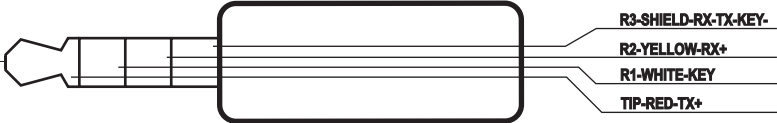

MDM-AUDIO Cable

Straight: PN R3CBLAUD (Kobiconn 172-7435)
Right angle: PN R3CBLAUDRA (Kobiconn 172-7436)

P2 RS485 Cable, PN R3CBL232
 (Same cable used for both RS232 and RS485)

Straight: Kobiconn 172-2236