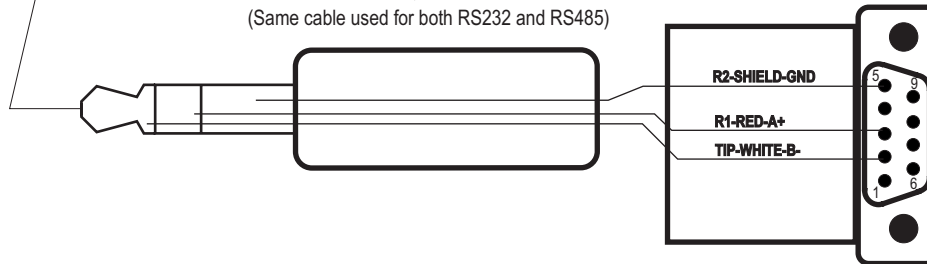

**MDM-AUDIO Cable**

Straight: PN R3CBLAUD  
Right angle: PN R3CBLAUDRA

**P2 RS485 Cable, PN R3CBL232**

(Same cable used for both RS232 and RS485)

**P1 or P2 RS232 Cable, PN R3CBL232**

**RUG3, >=Rev5 RS232/485 CABLES**