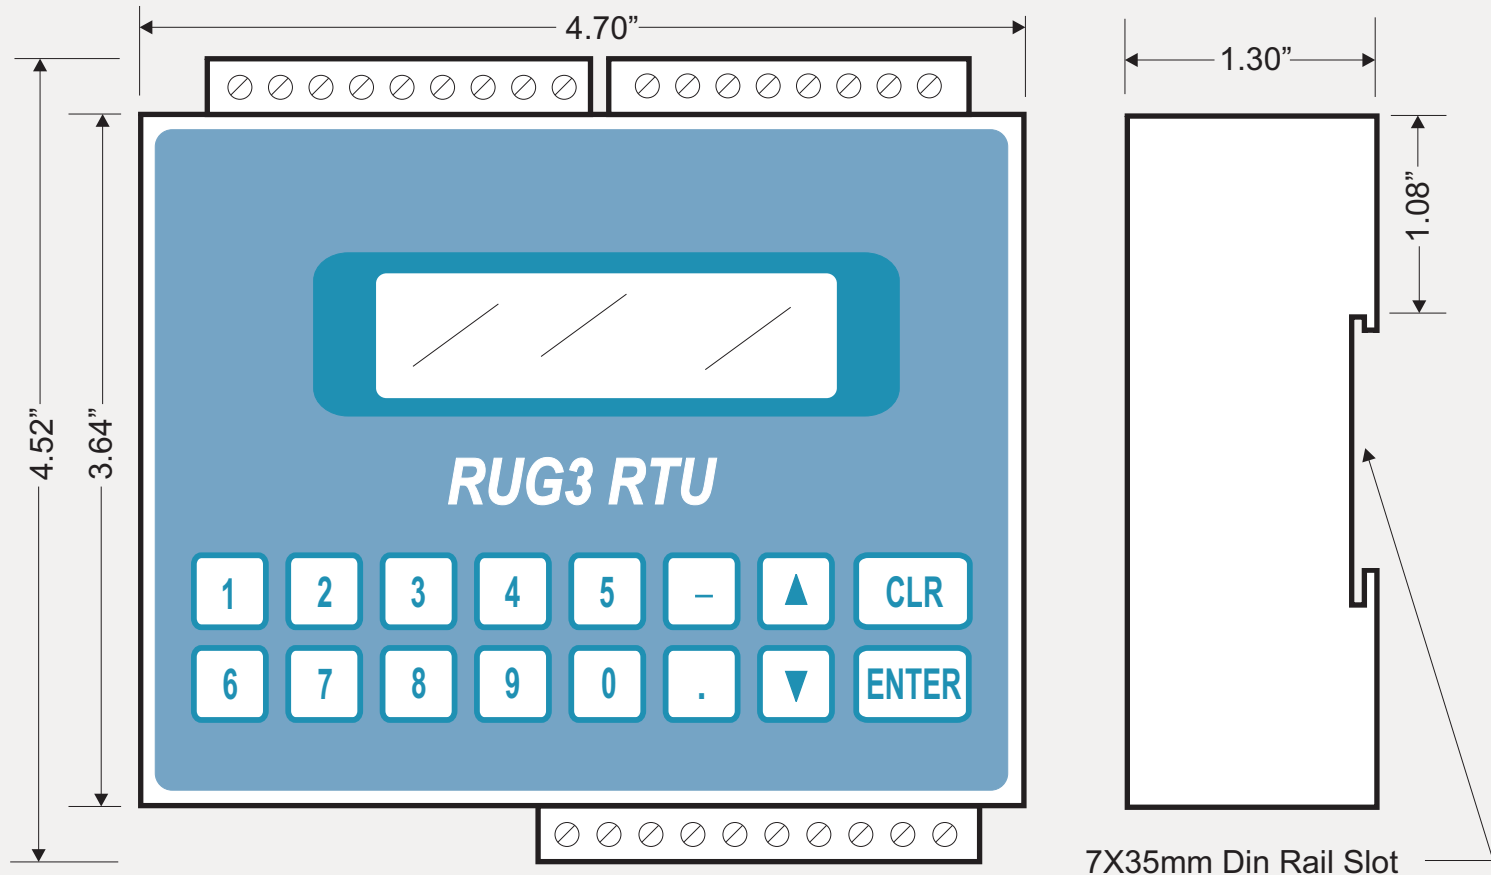

RUG3 DIN Rail Mount

7X35mm Din Rail Slot

RUG3 Dimensions	
File: R3Dimensions - Web.CDR	By: DAB
Date: 05/21/07	Rev:
RUGID COMPUTER, Inc. 6305 Elizan DR NW Olympia, WA 98502 E-mail: info@rugidcomputer.com (360) 866-4492 FAX (360) 866-8074	