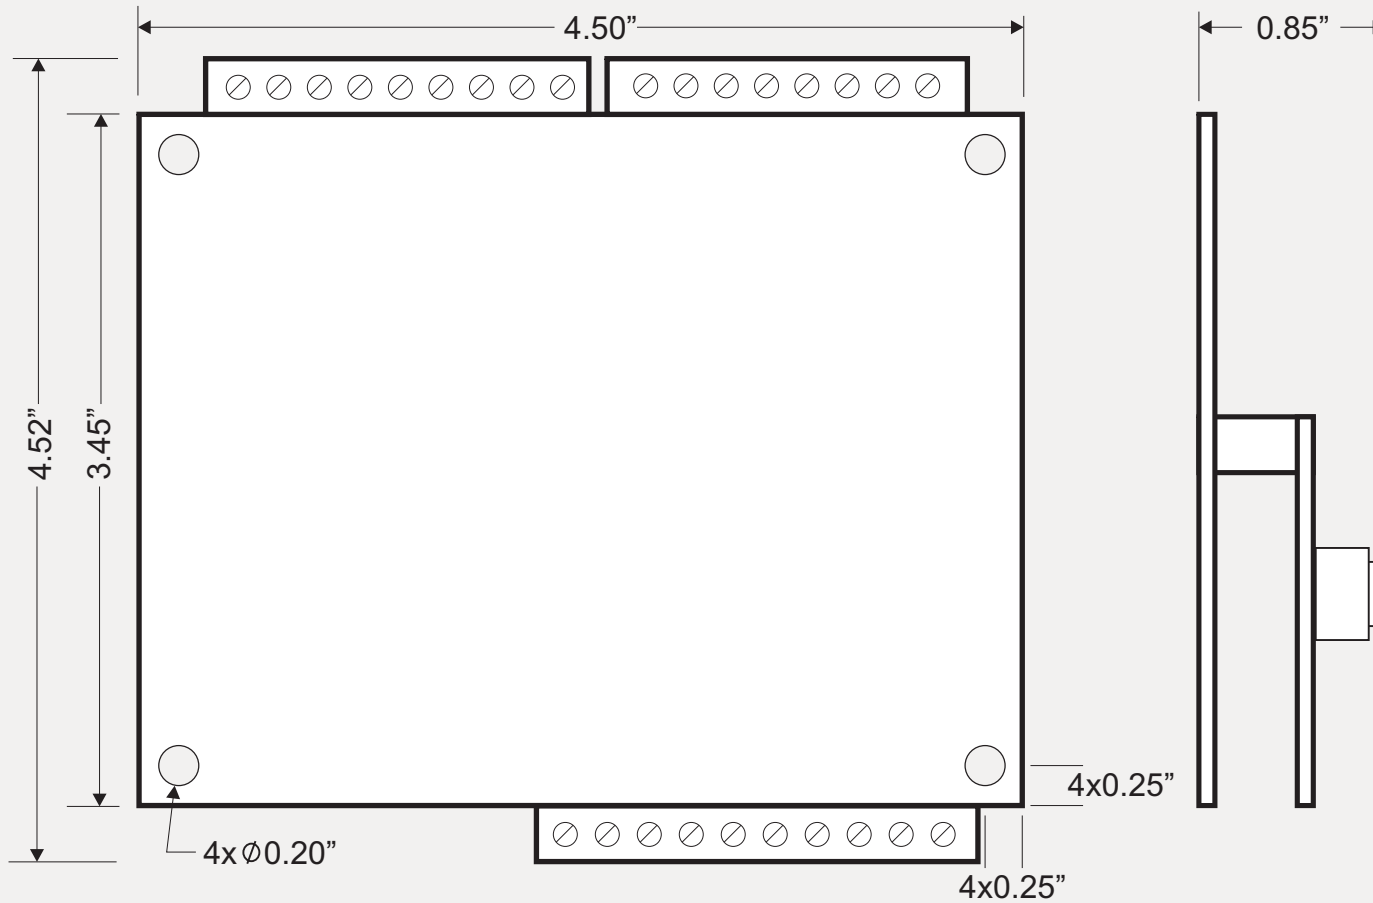

RUG3 Board W/ Modem

RUG3 Board Dimensions w/ Modem

File: R3Dimensions - Web.CDR By: CDM

Date: 07/28/08 Rev:

RUGID COMPUTER, Inc.

E-mail: info@rugidcomputer.com

6305 Elizan DR NW
Olympia, WA 98502

(360) 866-4492 FAX (360) 866-8074