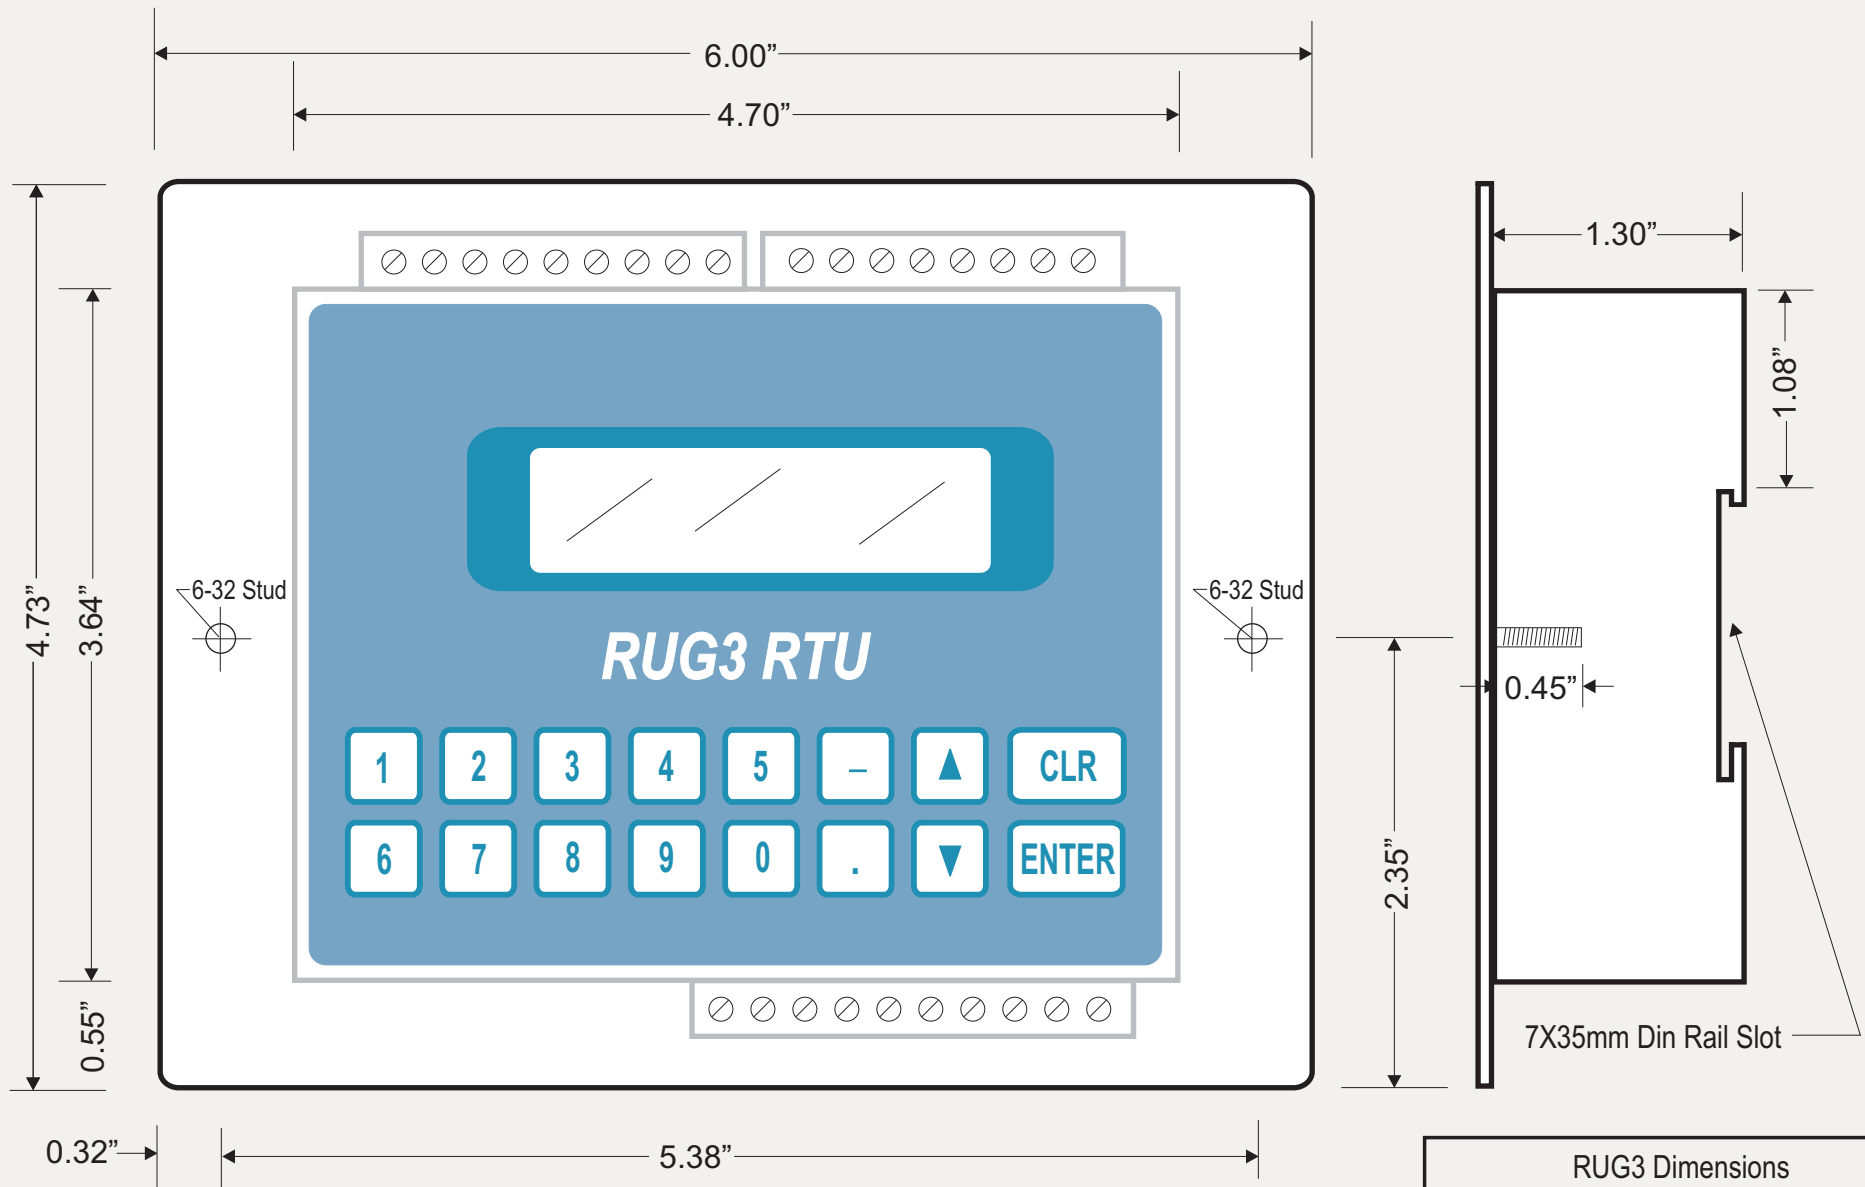

RUG3 Panel Mount

RUG3 Dimensions

File: R3Dimensions - Web.CDR By: DAB

Date: 05/21/07 Rev:

RUGID COMPUTER, Inc.

6305 Elizan DR NW
Olympia, WA 98502

E-mail: info@rugidcomputer.com

(360) 866-4492 FAX (360) 866-8074