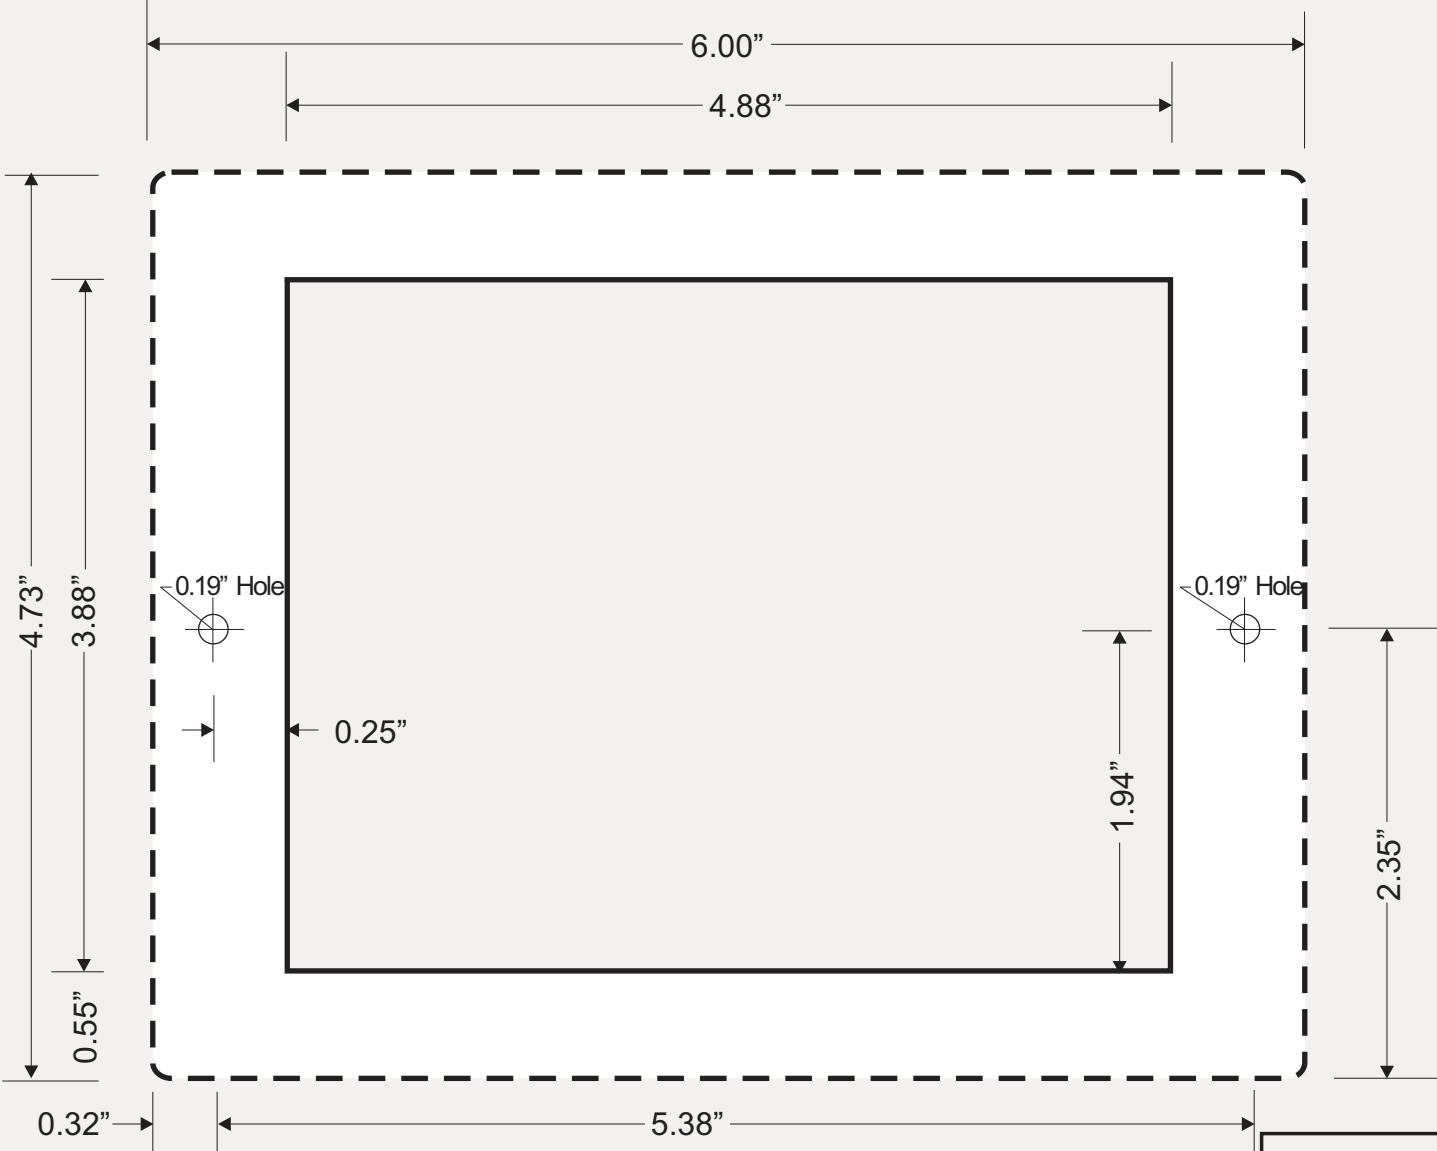

RUG3 DIN Rail Mount

7X35mm Din Rail Slot

RUG3 Dimensions	
File: R3Dimensions - Web.CDR	By: DAB
Date: 05/21/07	Rev:
RUGID COMPUTER, Inc. 6305 Elizan DR NW Olympia, WA 98502 E-mail: info@rugidcomputer.com (360) 866-4492 FAX (360) 866-8074	

RUG3 Panel Gasket & Cutout

RUG3 Dimensions	
File: R3Dimensions - Web.CDR	By: DAB
Date: 05/21/07	Rev:
RUGID COMPUTER, Inc. 6305 Elizan DR NW Olympia, WA 98502 E-mail: info@rugidcomputer.com (360) 866-4492 FAX (360) 866-8074	