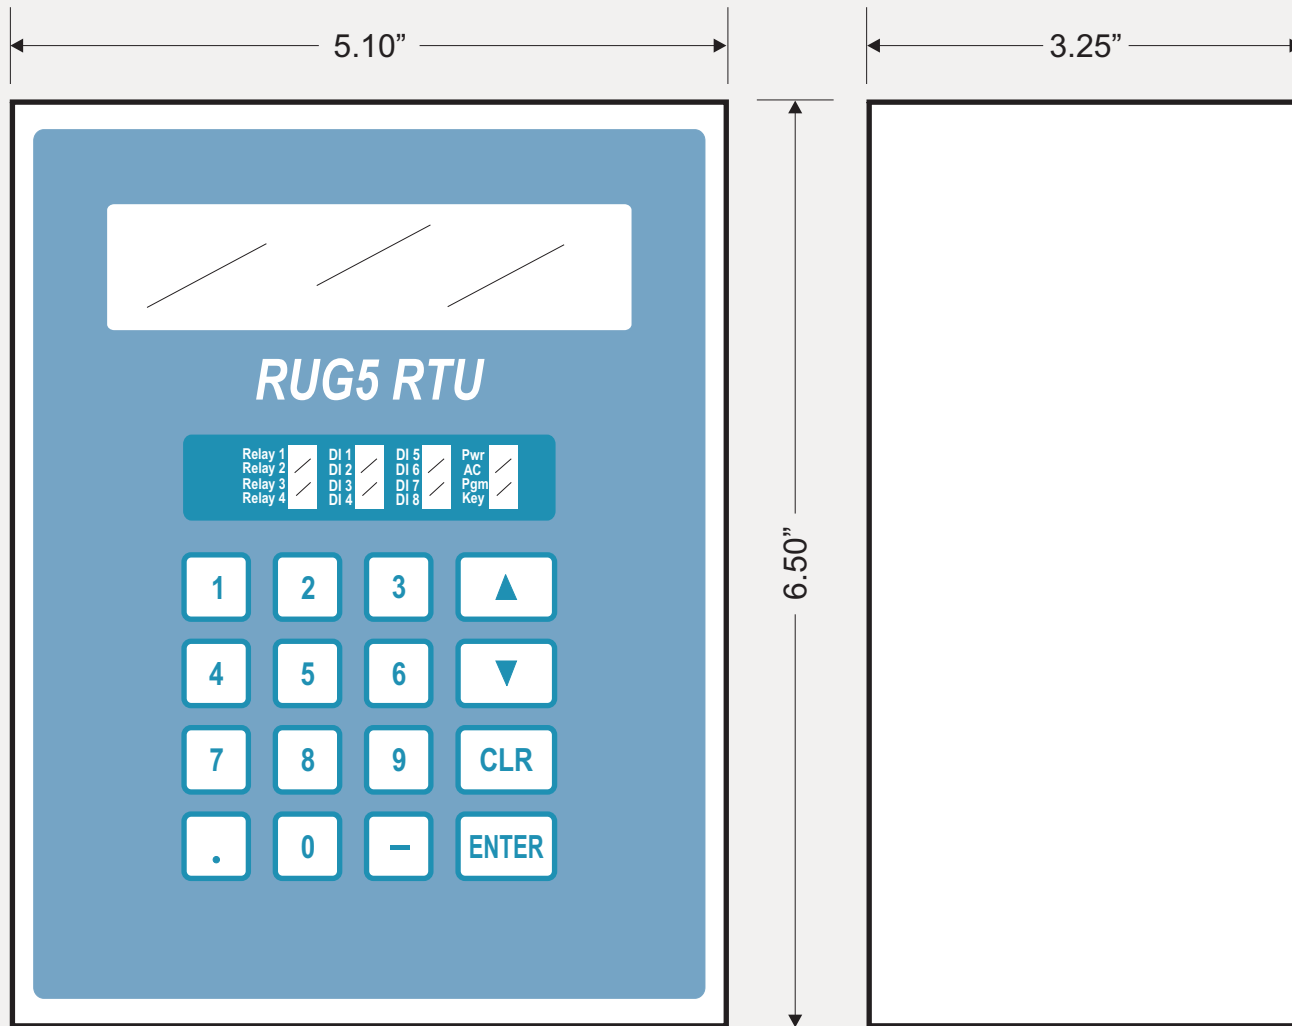

RUG5 Front & Side View

RUG5 Front & Side View

File: R5Dimensions - Web.CDR

By: CDM

Date: 06/07/07

Rev:

RUGID COMPUTER, Inc.

6305 Elizan DR NW
 Olympia, WA 98502