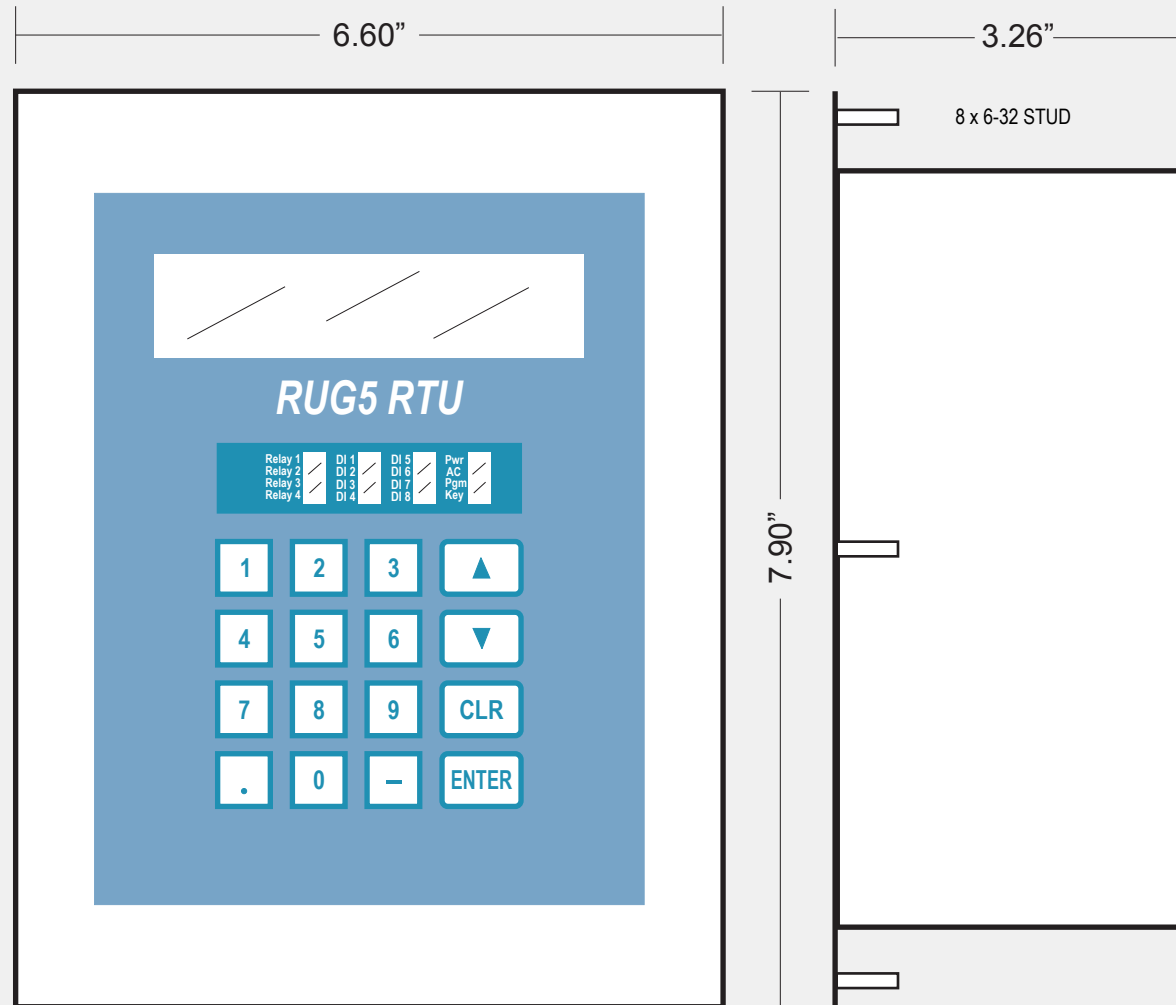

RUG5P Front & Side View

RUG5P Front & Side View

File: R5Dimensions - Web.AI

By: CDM

Date: 03/28/12

Rev:

RUGID COMPUTER, Inc.

9730 Lathrop Industrial Dr. SW, F1
Olympia, WA 98512

E-mail: info@rugidcomputer.com

P: (360) 866-4492 F: (360) 866-8074