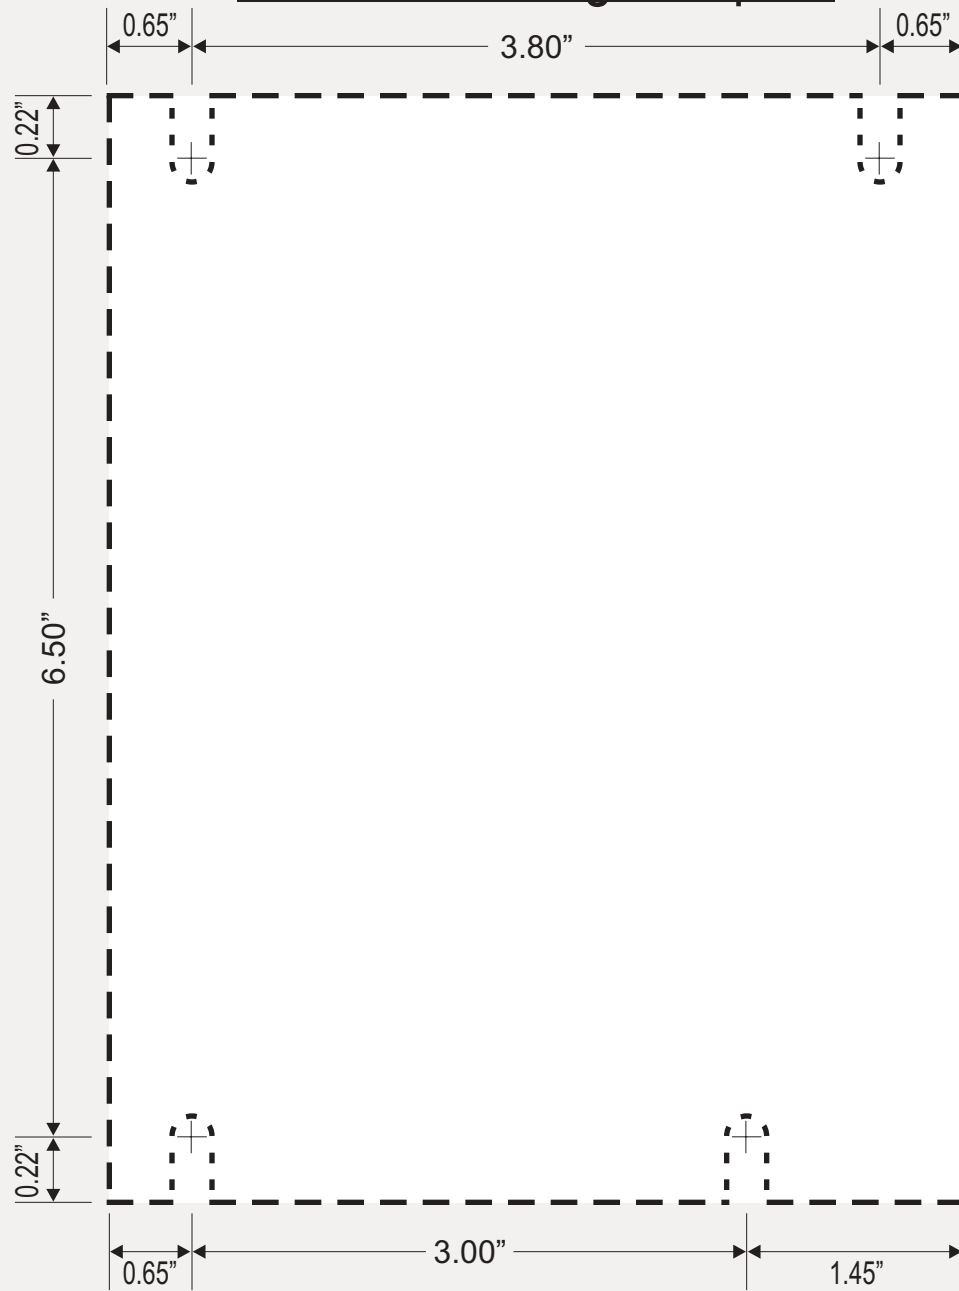

RUG5 Mounting Footprint

RUG5 Mounting Footprint

File: R5Dimensions - Web.CDR

By: CDM

Date: 06/07/07

Rev:

RUGID COMPUTER, Inc.

6305 Elizan DR NW
Olympia, WA 98502

E-mail: info@rugidcomputer.com

(360) 866-4492 FAX (360) 866-8074