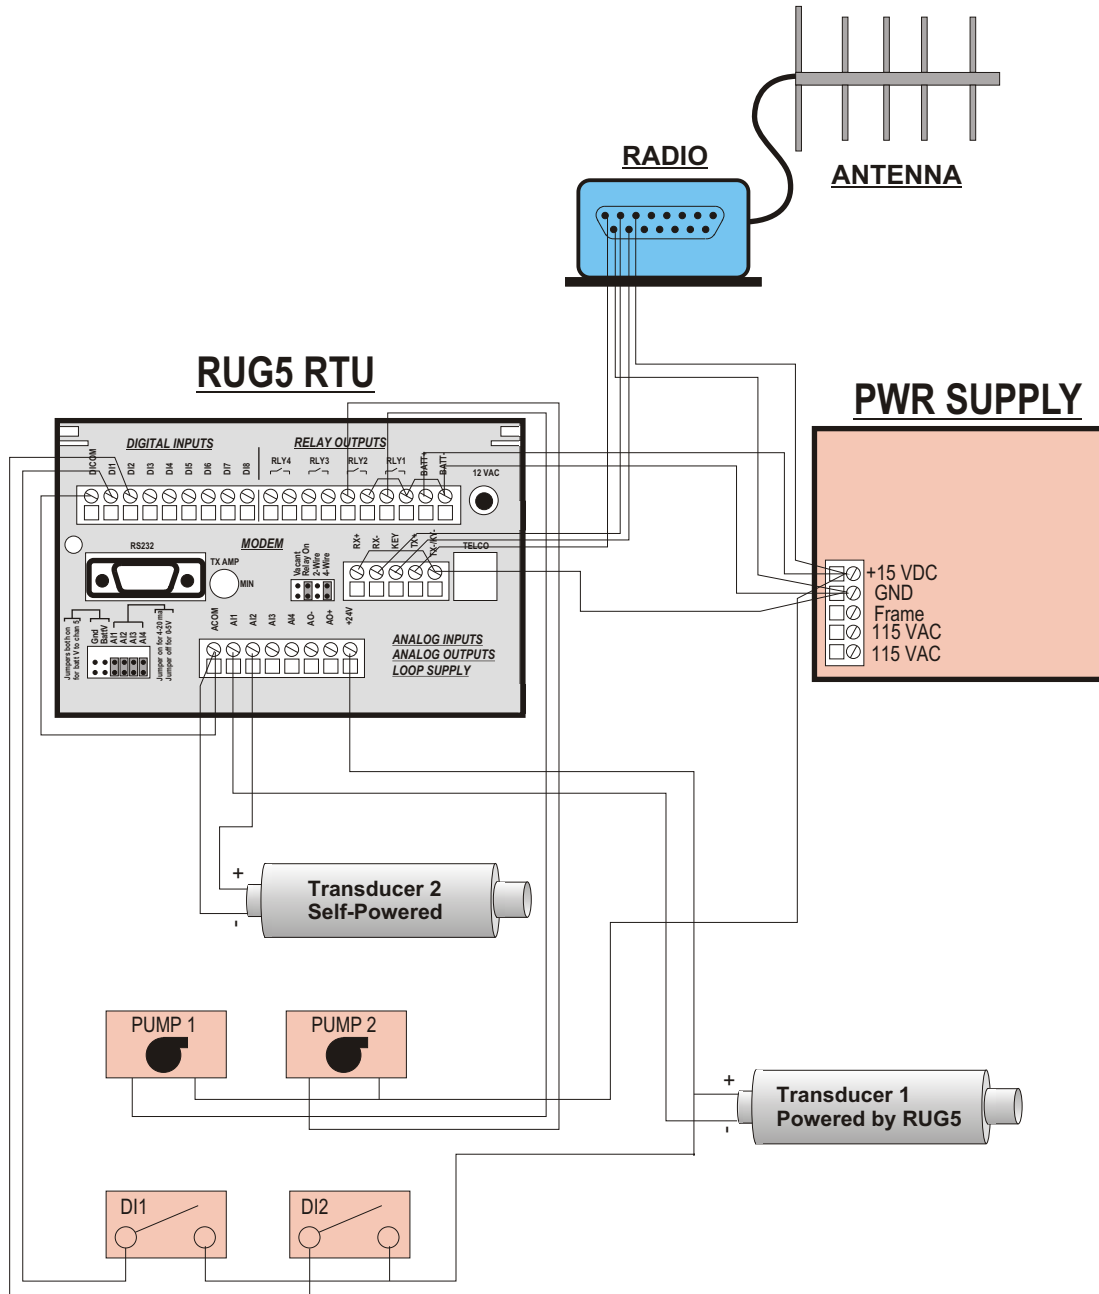

TYPICAL RUG5 REMOTE RADIO TELEMETRY STATION

| | |
|---|--|
| Typical RUG5 Radio Remote Station | |
| File: R5TypicalRemoteXducerHookup.cdr By: DAB | |
| Date: 09/16/09 | Rev: |
| RUGID COMPUTER | 6305 Elizan DR NW Olympia, WA 98502 |
| E-mail: donb@rugidcomputer.com | (360) 866-4492 FAX (360) 866-4492 |