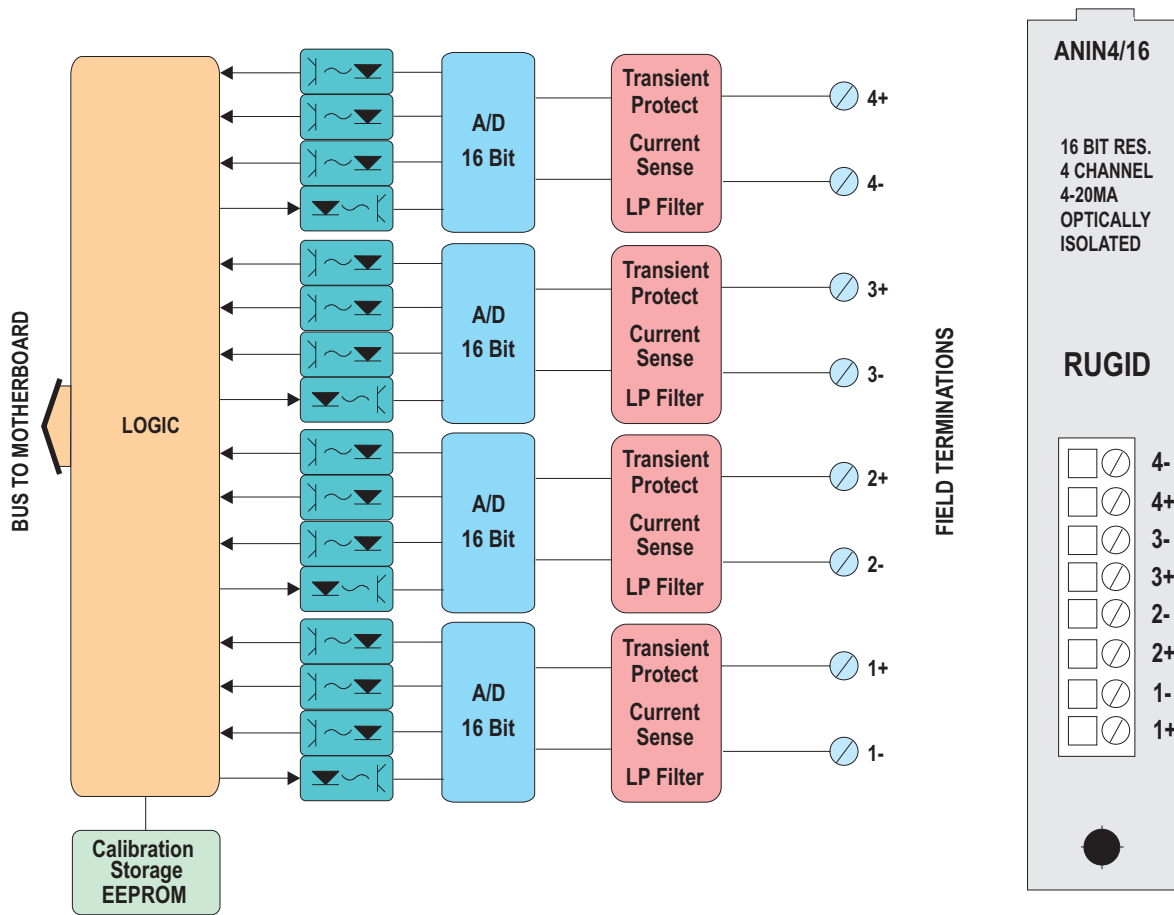

4 CHANNEL/16 BIT ANALOG INPUT CARD BLOCK DIAGRAM

R9 AI4/16

File: R9BIkPlateAI4_16Bit.CDR

By: DAB

Date: 09/06/07

Rev:

RUGID COMPUTER, Inc.

E-mail: info@rugidcomputer.com
www.rugidcomputer.com