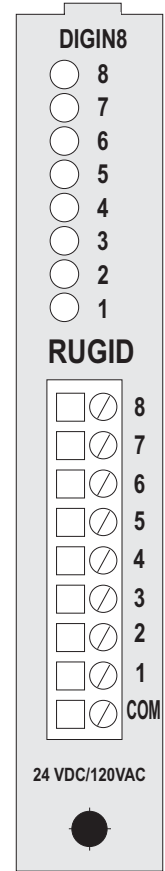

# 8 CHANNEL DIGITAL INPUT CARD BLOCK DIAGRAM

FIELD TERMINATIONS

R9 DI8

File: R9BIKDI8.CDR

By: DAB

Date: 09/07/07

Rev:

**RUGID COMPUTER, Inc.**  
 E-mail: info@rugidcomputer.com  
 www.rugidcomputer.com