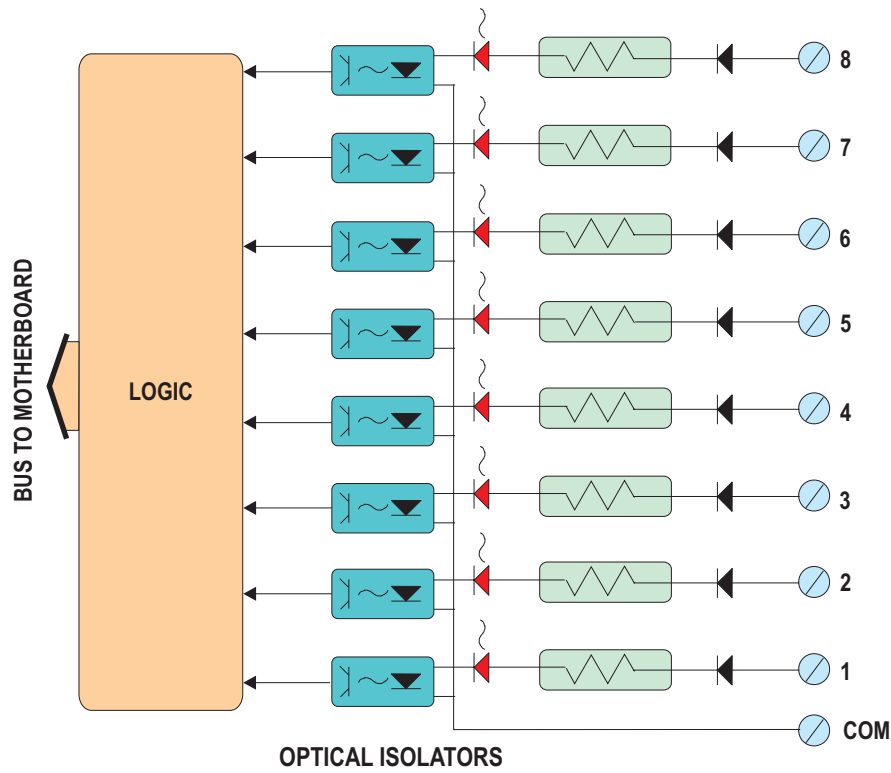

# 8 CHANNEL DIGITAL INPUT CARD BLOCK DIAGRAM

FIELD TERMINATIONS

R9 DI8

File: R9BIKDI8.CDR

By: DAB

Date: 09/07/07

Rev:

**RUGID COMPUTER, Inc.**  
 E-mail: info@rugidcomputer.com  
 www.rugidcomputer.com