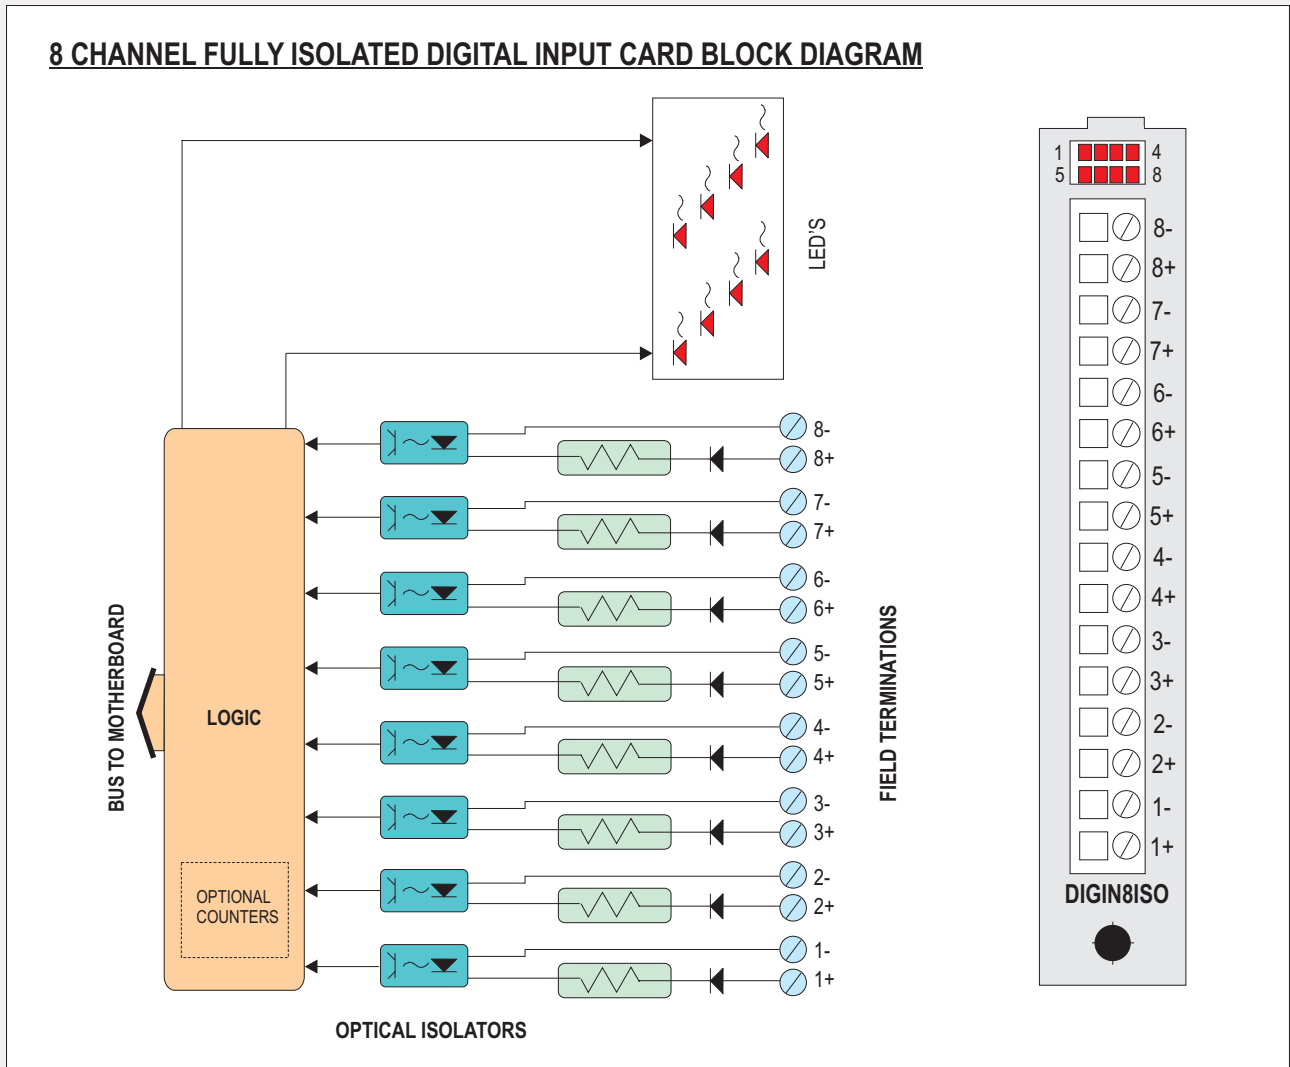

8 CHANNEL FULLY ISOLATED DIGITAL INPUT CARD BLOCK DIAGRAM

R9 DI8ISO	
File: R9BIkDI8Iso.CDR	By: DAB
Date: 09/07/07	Rev:
RUGID COMPUTER, Inc. E-mail: info@rugidcomputer.com www.rugidcomputer.com	6305 Elizan DR NW Olympia, WA 98502 (360) 866-4492 FAX (360) 866-8074