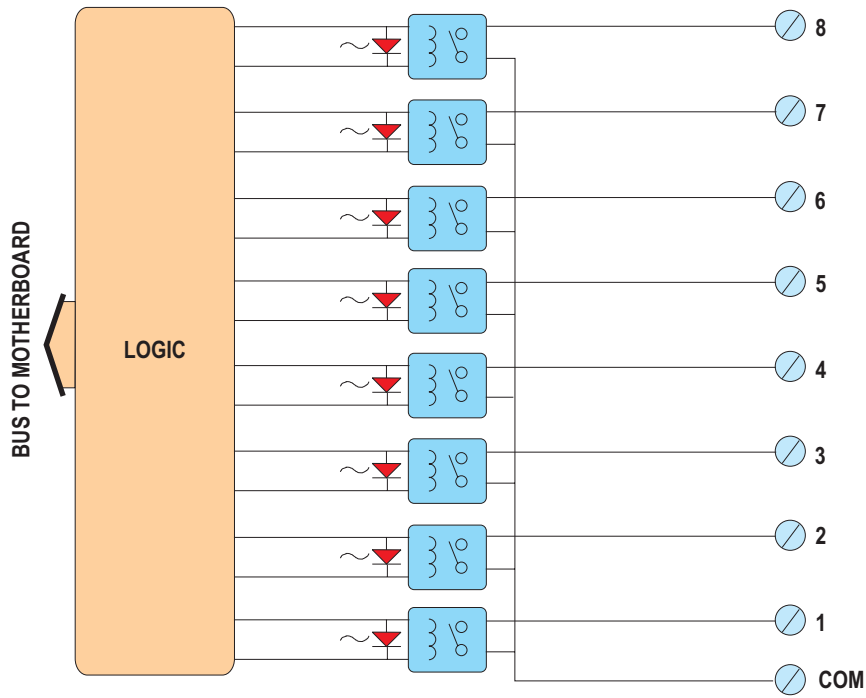

8 CHANNEL DIGITAL OUTPUT CARD BLOCK DIAGRAM

FIELD TERMINATIONS

R9 DO8	
File: R9BIKDO8.CDR	By: DAB
Date: 09/07/07	Rev:
RUGID COMPUTER, Inc. E-mail: info@rugidcomputer.com www.rugidcomputer.com	6305 Elizan DR NW Olympia, WA 98502 (360) 866-4492 FAX (360) 866-8074