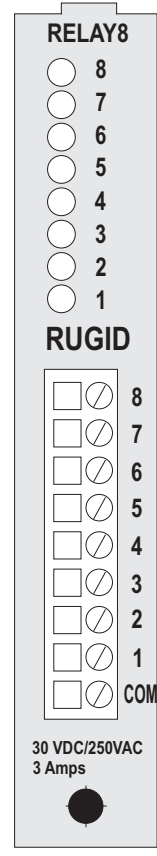

8 CHANNEL DIGITAL OUTPUT CARD BLOCK DIAGRAM

FIELD TERMINATIONS

R9 DO8	
File: R9BIKDO8.CDR	By: DAB
Date: 09/07/07	Rev:
RUGID COMPUTER, Inc. E-mail: info@rugidcomputer.com www.rugidcomputer.com	6305 Elizan DR NW Olympia, WA 98502 (360) 866-4492 FAX (360) 866-8074