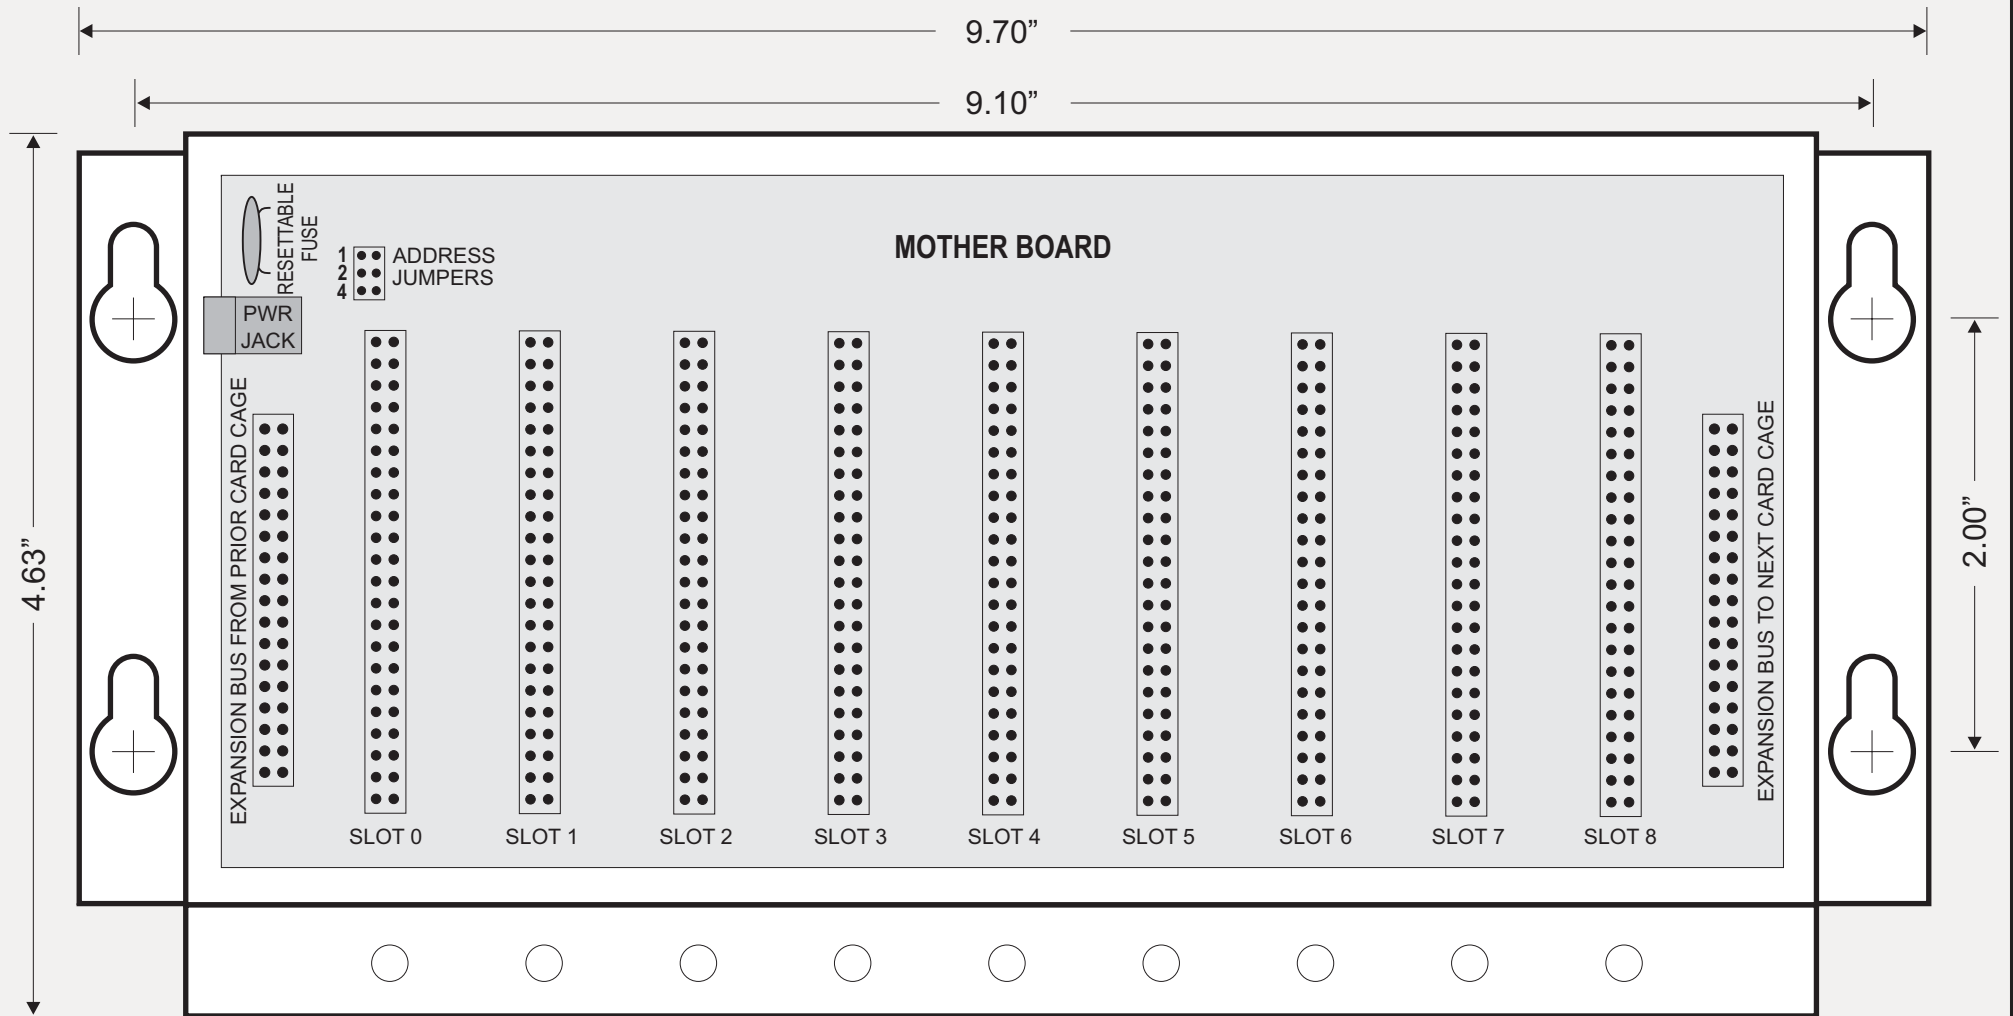

RUG9 Cage - Top View

RUG9 Dimensions	
File: R9Dimensions - Web.CDR	By: CDM
Date: 05/22/07	Rev:
RUGID COMPUTER, Inc.	6305 Elizan DR NW Olympia, WA 98502
E-mail: info@rugidcomputer.com	(360) 866-4492 FAX (360) 866-8074