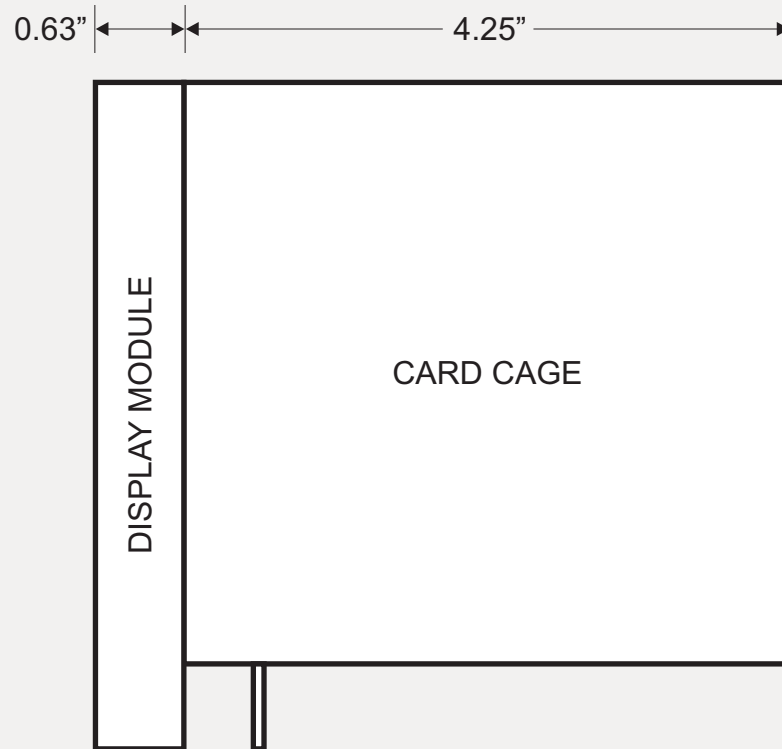

# RUG9 Cage - Top View

RUG9 Dimensions	
File: R9Dimensions - Web.CDR	By: CDM
Date: 05/22/07	Rev:
<b>RUGID COMPUTER, Inc.</b>	6305 Elizan DR NW Olympia, WA 98502
E-mail: info@rugidcomputer.com	(360) 866-4492 FAX (360) 866-8074

# RUG9 Cage - Side View

# RUG9 Display

8.50"

1.15"  
2.00"  
1.60"

6-32 Stud

6-32 Stud