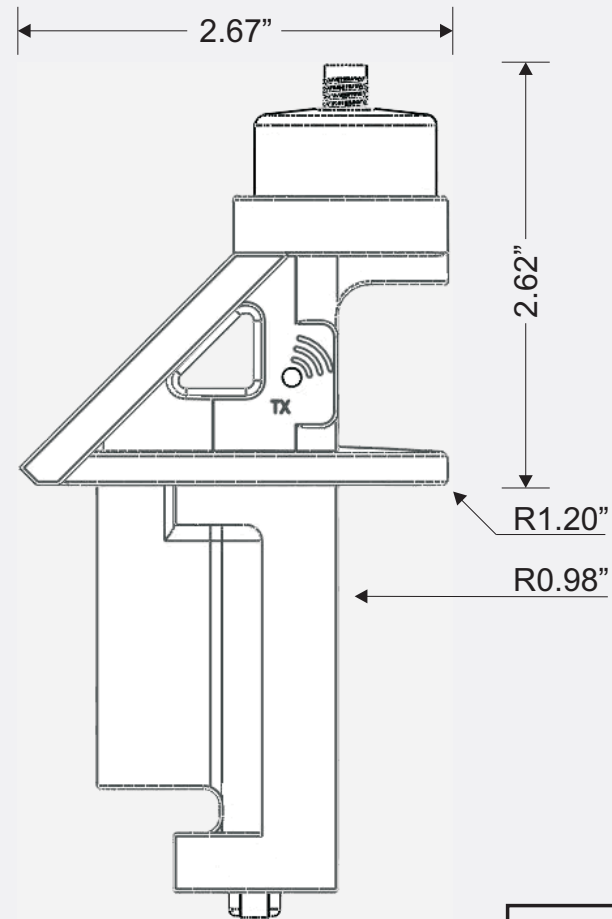

WiSI SP - RP-SMA

WiSI Dimensions

File: WiSIDimensions - Web.CDR By: CDM

Date: 3.21.10 Rev:

RUGID COMPUTER, Inc. 9730 Lathrop Industrial DR SW, F1
Olympia, WA 98512
E-mail: info@rugidcomputer.com (360) 866-4492 FAX (360) 866-8074