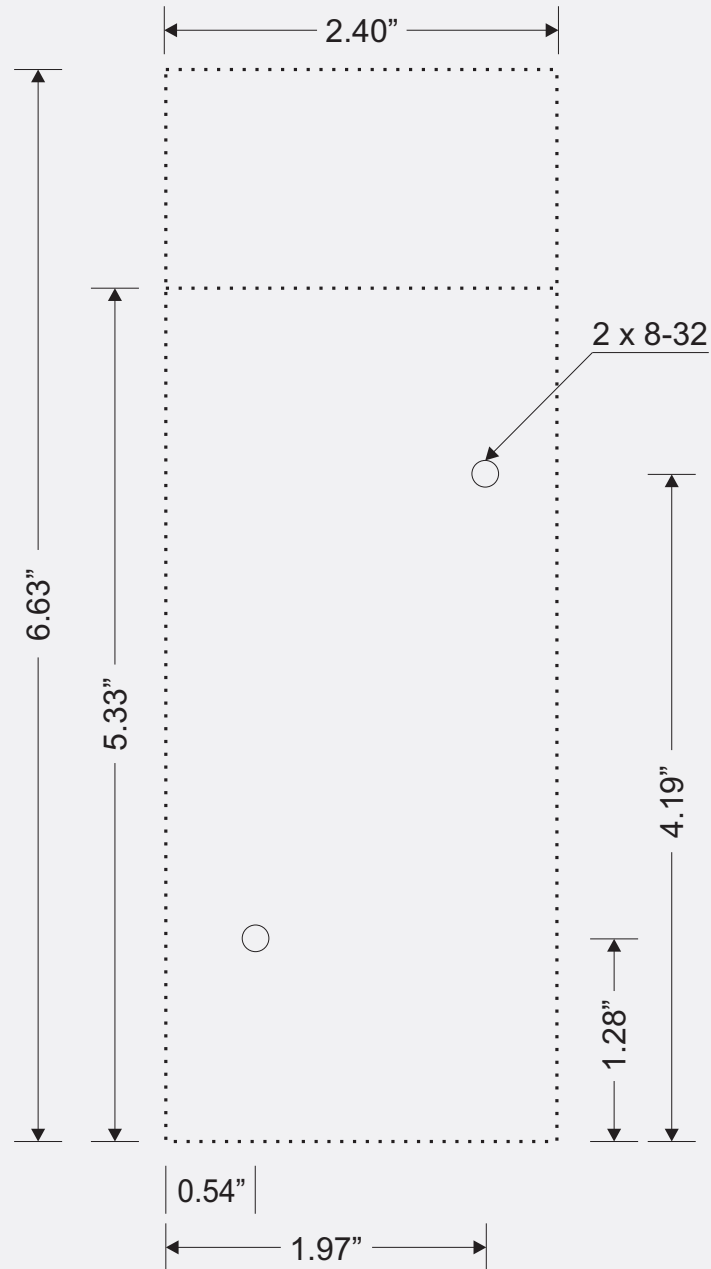

WiSI EP - RP-SMA

WiSI Dimensions

File: WiSIDimensions - Web.CDR By: CDM

Date: 3.21.10 Rev:

RUGID COMPUTER, Inc. 9730 Lathrop Industrial DR SW, F1
Olympia, WA 98512
E-mail: info@rugidcomputer.com (360) 866-4492 FAX (360) 866-8074

WiSI EP Mounting Footprint

WiSI Dimensions

File: WiSIDimensions - Web.CDR By: CDM

Date: 3.21.10 Rev:

RUGID COMPUTER, Inc. 9730 Lathrop Industrial DR SW, F1
Olympia, WA 98512
E-mail: info@rugidcomputer.com (360) 866-4492 FAX (360) 866-8074