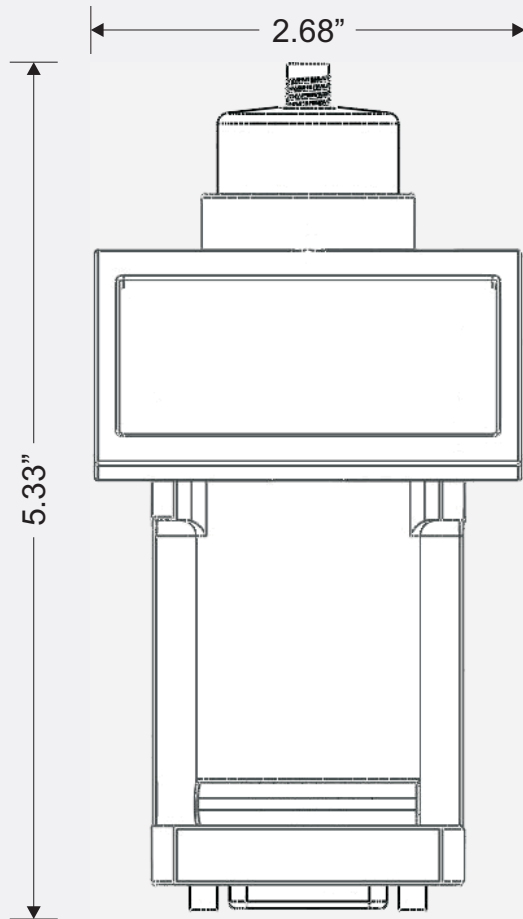

WiSI SP - RP-SMA

WiSI Dimensions

File: WiSIDimensions - Web.CDR By: CDM

Date: 3.21.10 Rev:

RUGID COMPUTER, Inc. 9730 Lathrop Industrial DR SW, F1
Olympia, WA 98512
E-mail: info@rugidcomputer.com (360) 866-4492 FAX (360) 866-8074