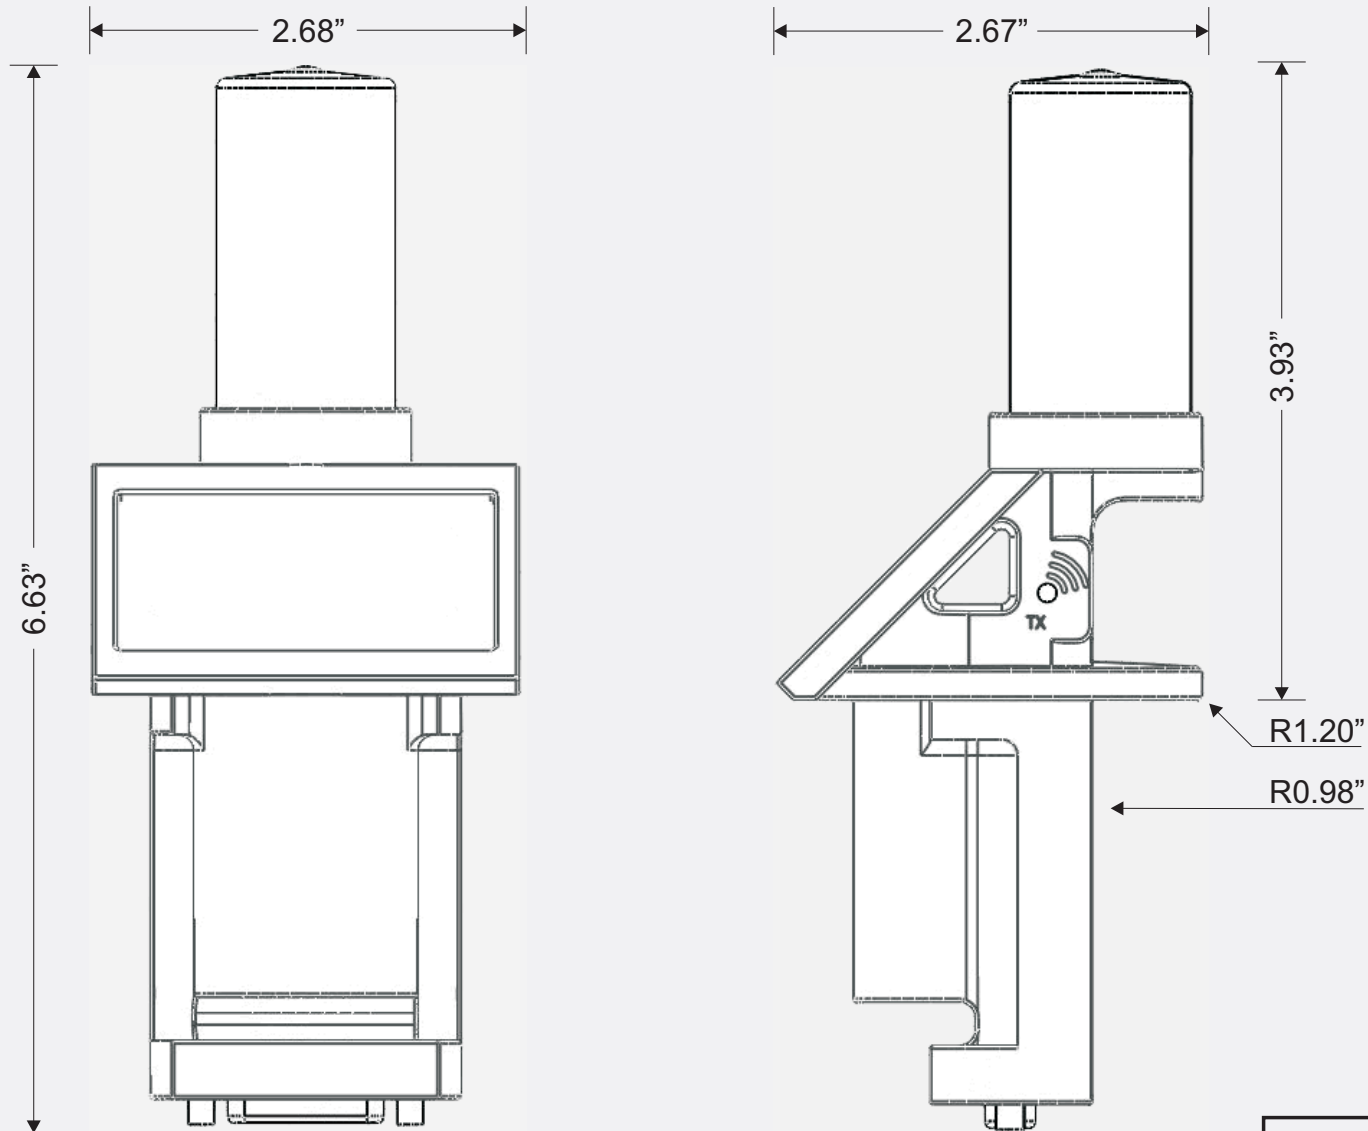

WiSI SP - Embedded Antenna

WiSI Dimensions

File: WiSIDimensions - Web.CDR By: CDM

Date: 3.21.10 Rev:

RUGID COMPUTER, Inc. 9730 Lathrop Industrial DR SW, F1
Olympia, WA 98512
E-mail: info@rugidcomputer.com (360) 866-4492 FAX (360) 866-8074