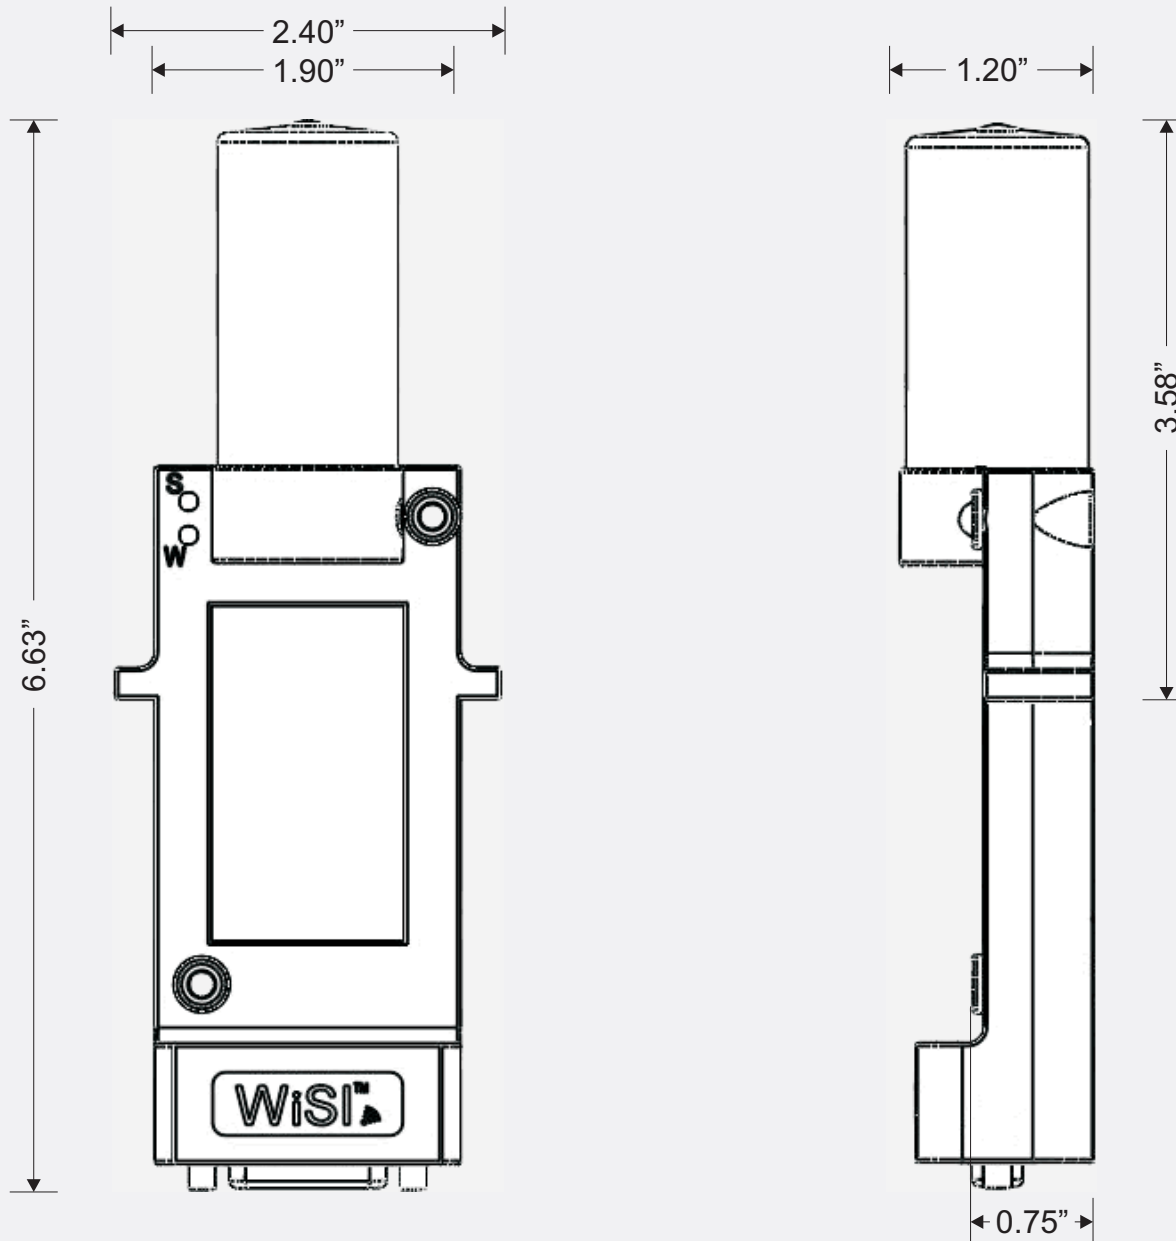

WiSI EP - Embedded

WiSI Dimensions

File: WiSIDimensions - Web.CDR By: CDM

Date: 3.21.10 Rev:

RUGID COMPUTER, Inc. 9730 Lathrop Industrial DR SW, F1
Olympia, WA 98512
E-mail: info@rugidcomputer.com (360) 866-4492 FAX (360) 866-8074