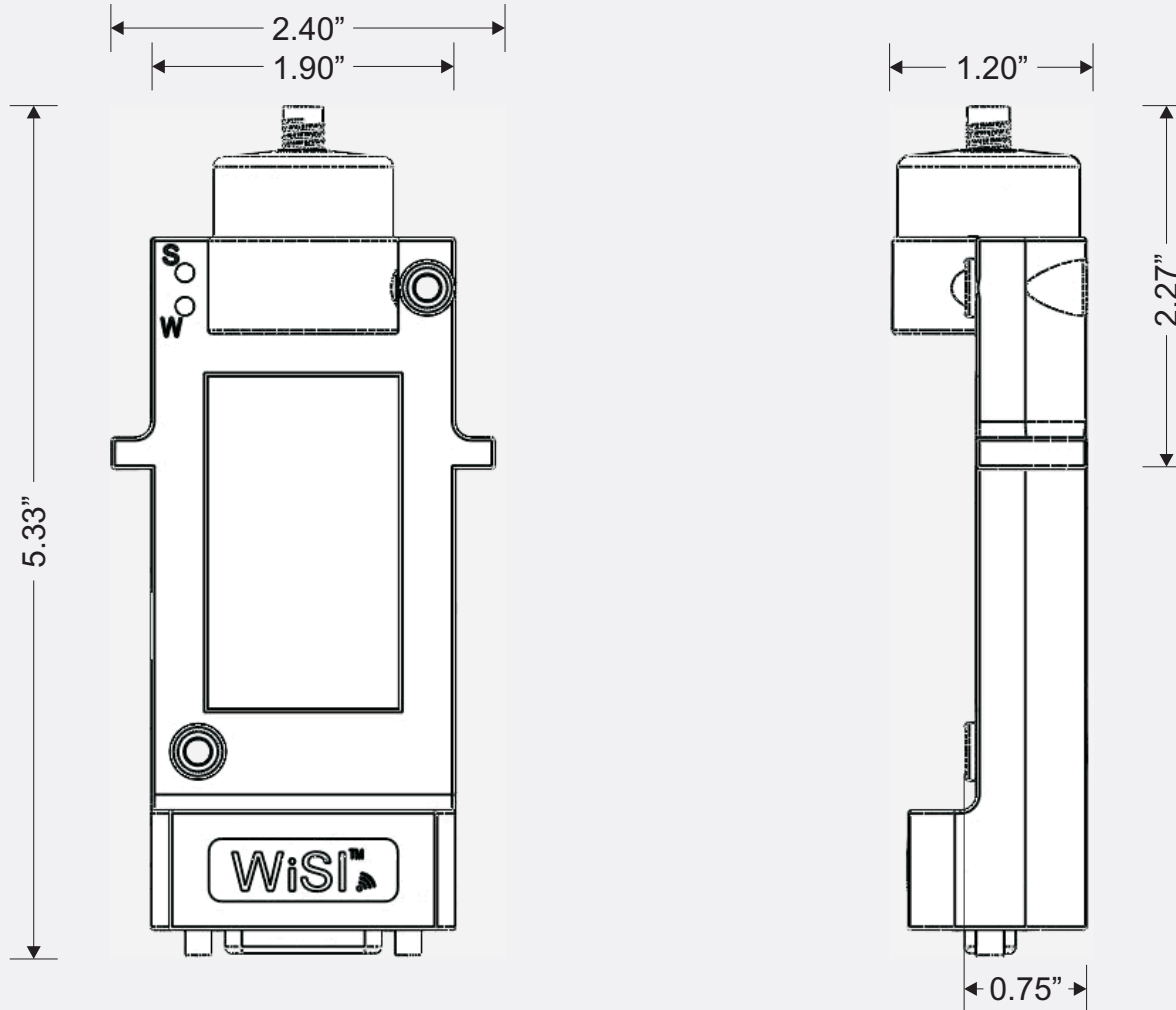

WiSI EP - RP-SMA

WiSI Dimensions

File: WiSIDimensions - Web.CDR By: CDM

Date: 3.21.10 Rev:

RUGID COMPUTER, Inc. 9730 Lathrop Industrial DR SW, F1
Olympia, WA 98512
E-mail: info@rugidcomputer.com (360) 866-4492 FAX (360) 866-8074